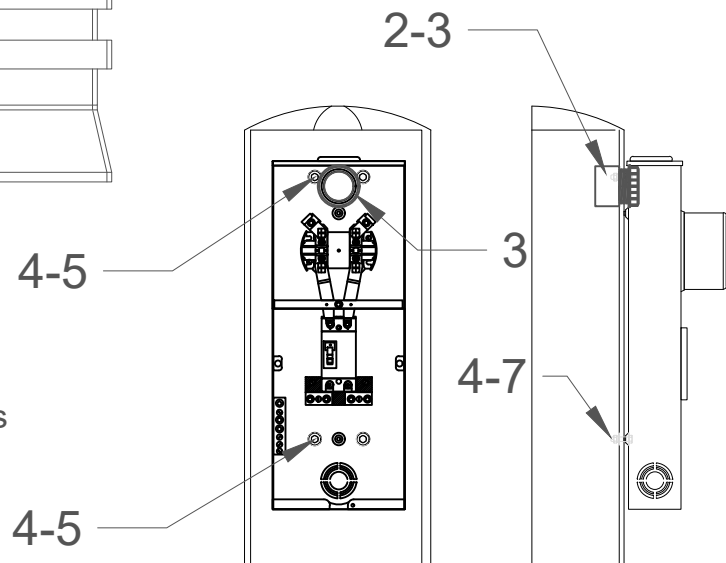

Notes:

- 1. Pole mount meter can on pedestal
- 2. For Residential or Urban Installations
- 3. Maximum Cable Size: 4/0 URD Triplex

Insert View

ITEM	PART #	MATERIAL	QTY
1	TBD	Pedestal, Fiberglass	1
2	9801-2.5	Terminal Adapter, 2.5" PVC	1
3	9803-2.5	Bushing, 2.5" Insulating	1
4	9857	Bolt, 3/8" x 1" SS	4
5	9865	Washer, 3/8" X 1" Flat	8
6	9880	Washer, 3/8" Split Lock	4
7	9873	Nut, 3/8" Hex	4

ITEM	PART #	MATERIAL	QTY
8	9182	4-Terminal 200A Meter Box w/ 200A Breaker	1
9		Form 2S Class 200 240V 3-Wire 1Ø	1

DESIGN PARAMETERS:

- 1. None

Meter Fiberglass Pedestal 120/240V 200A - 25kVA Transformer 3-Wire Self Contained Transocket