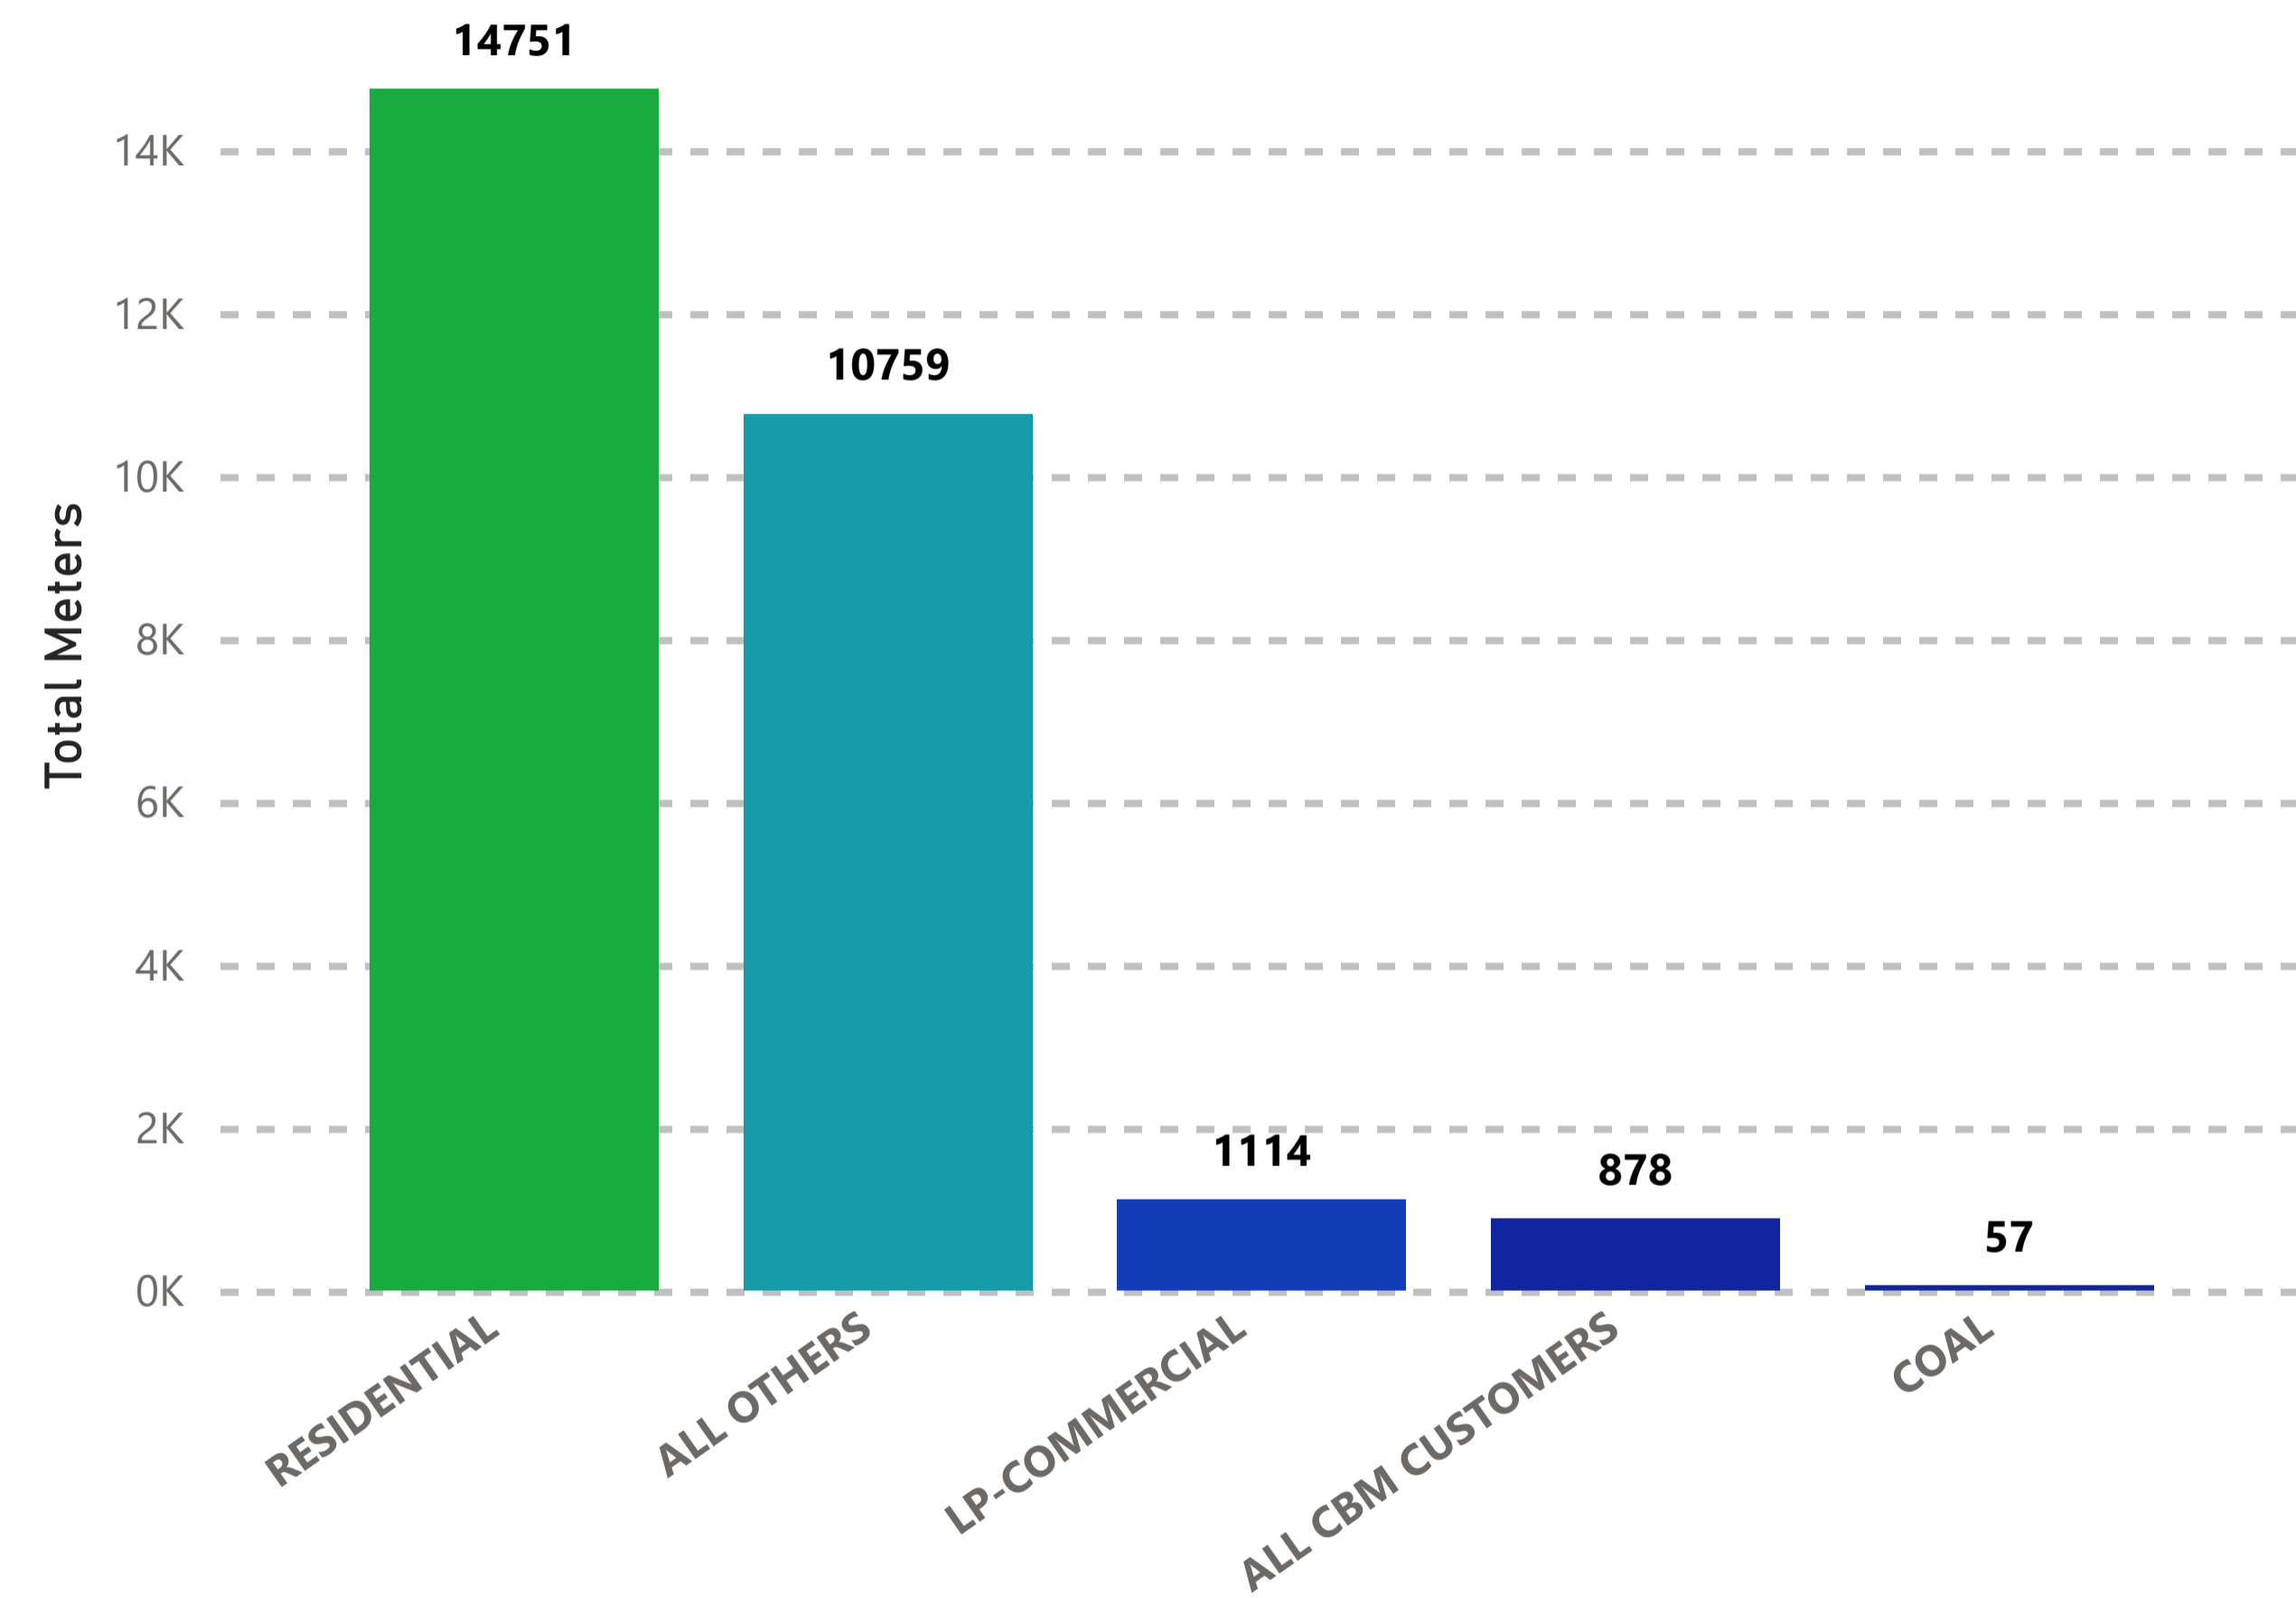

Number of Customers and Meters by Rate Class

Total Customers by Rate

Rates

12456
Total Customers

Total Meters by Rate

Rates

27559
Total Meters

Customers with multiple classes will be counted more than once.