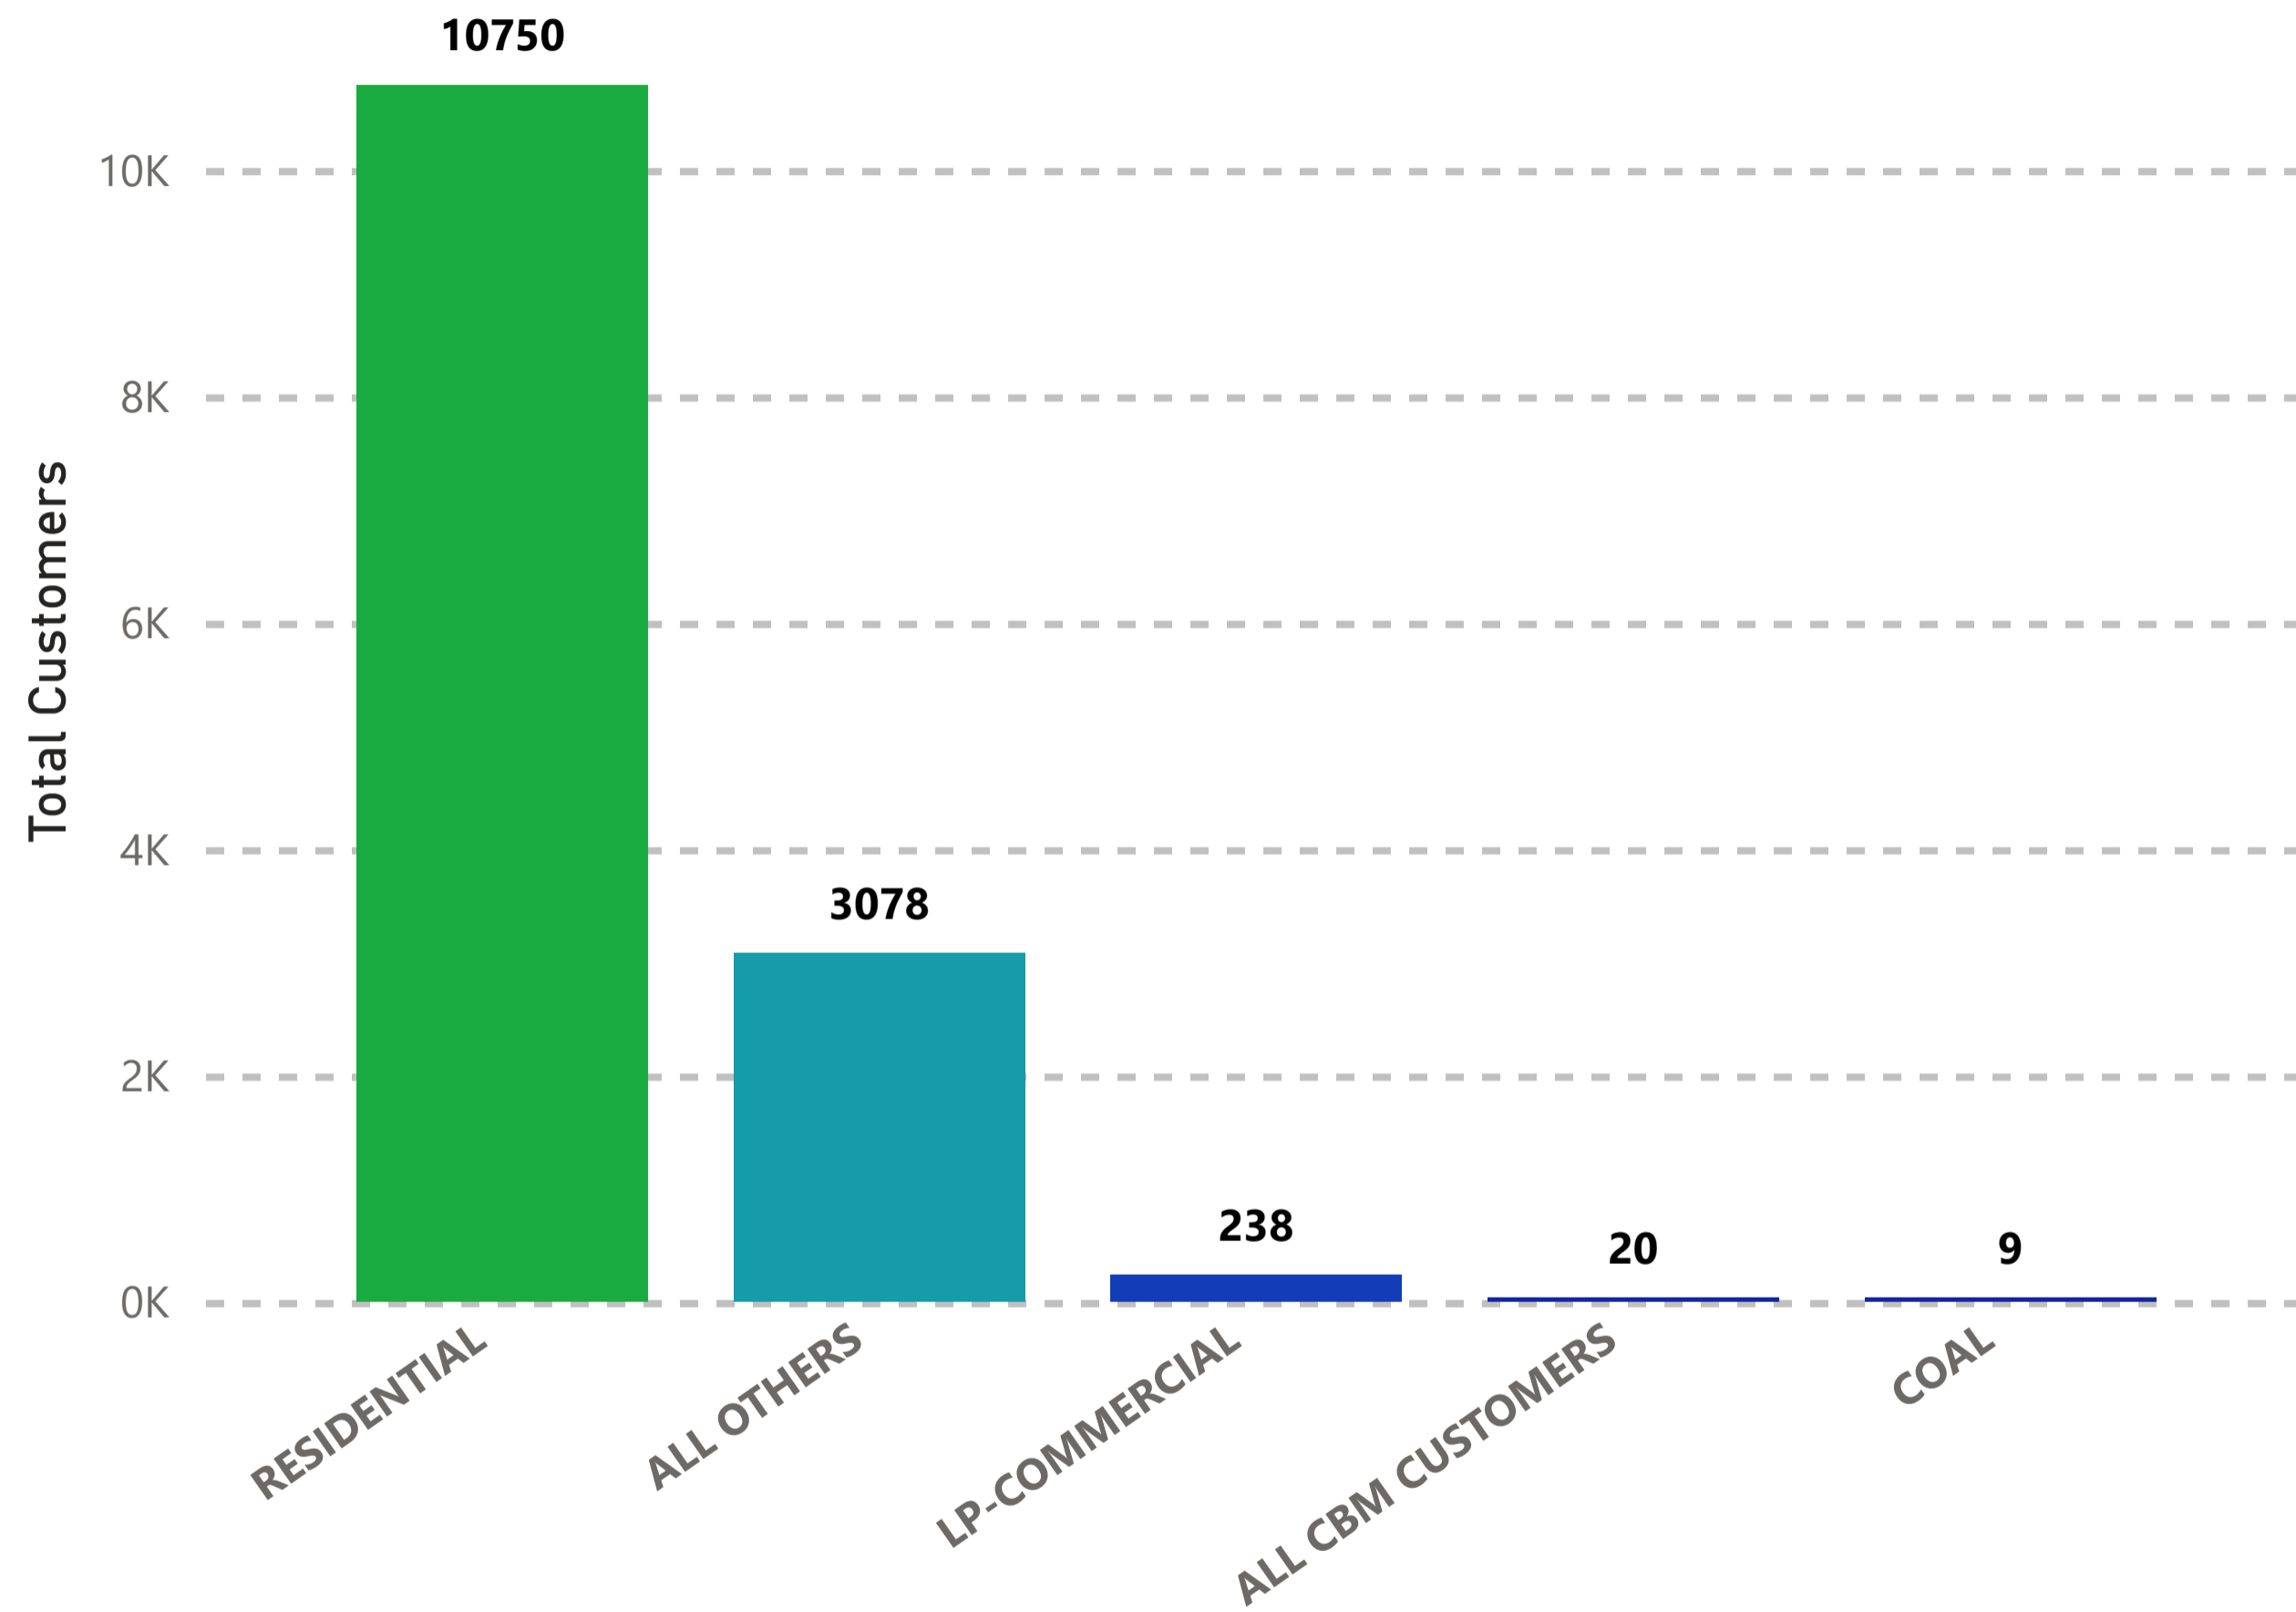

Number of Customers and Meters by Rate Class

Total Customers by Rate

Rates

12456
Total Customers

Total Meters by Rate

Rates

27559
Total Meters

Customers with multiple classes will be counted more than once.