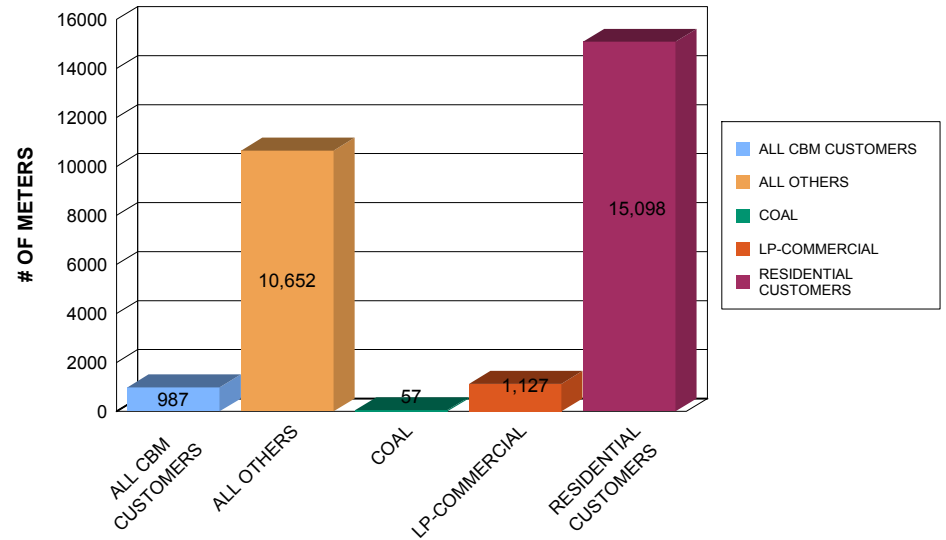

OF CUSTOMERS BY RATE CLASS / # OF METERS BY RATE CLASS

CUSTOMERS

GRAND TOTAL CUSTOMERS: 12793

METERS

GRAND TOTAL METERS: 27921

***CUSTOMERS WITH MULTIPLE CLASSES WILL BE COUNTED MORE THAN ONCE**