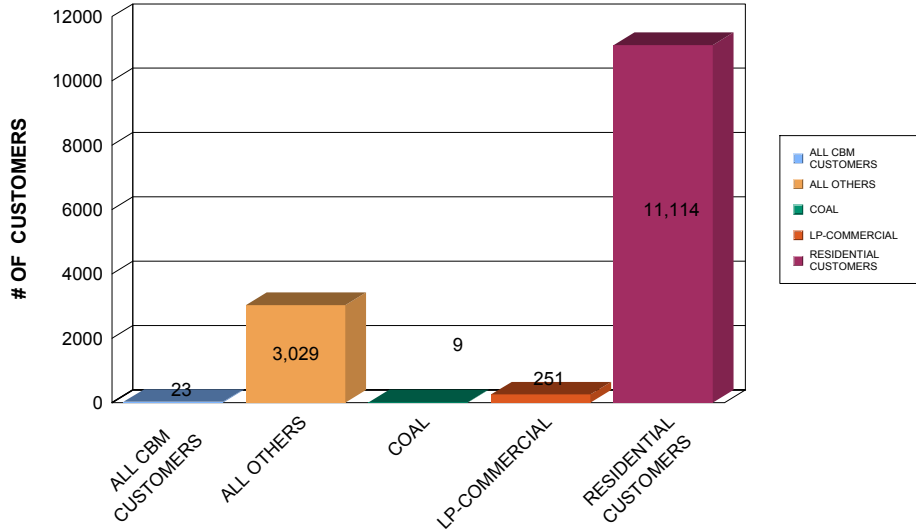

OF CUSTOMERS BY RATE CLASS / # OF METERS BY RATE CLASS

CUSTOMERS

GRAND TOTAL CUSTOMERS: 12793

METERS

GRAND TOTAL METERS: 27921

***CUSTOMERS WITH MULTIPLE CLASSES WILL BE COUNTED MORE THAN ONCE**