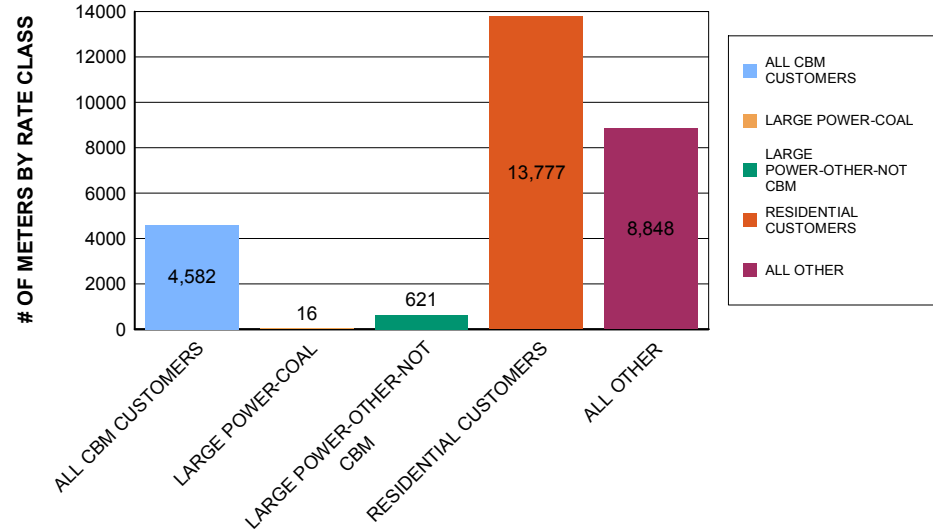

OF CUSTOMERS BY RATE CLASS / # OF METERS BY RATE CLASS

CUSTOMERS

GRAND TOTAL CUSTOMERS: 11771

METERS

GRAND TOTAL METERS: 27843