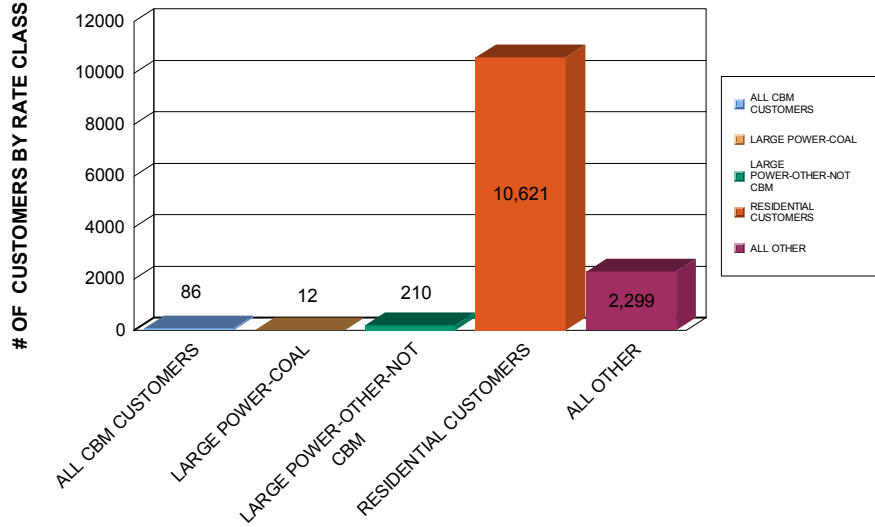

OF CUSTOMERS BY RATE CLASS / # OF METERS BY RATE CLASS

CUSTOMERS

GRAND TOTAL CUSTOMERS: 11771

METERS

GRAND TOTAL METERS: 27843