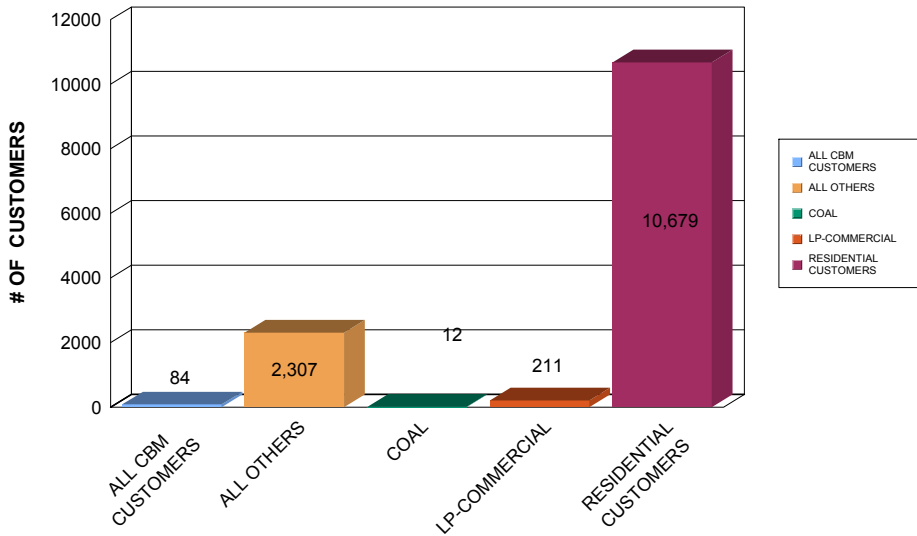

**# OF CUSTOMERS BY RATE CLASS /
OF METERS BY RATE CLASS**

CUSTOMERS

GRAND TOTAL CUSTOMERS: 11836

METERS

GRAND TOTAL METERS: 27888

***CUSTOMERS WITH MULTIPLE CLASSES WILL BE COUNTED MORE THAN ONCE**