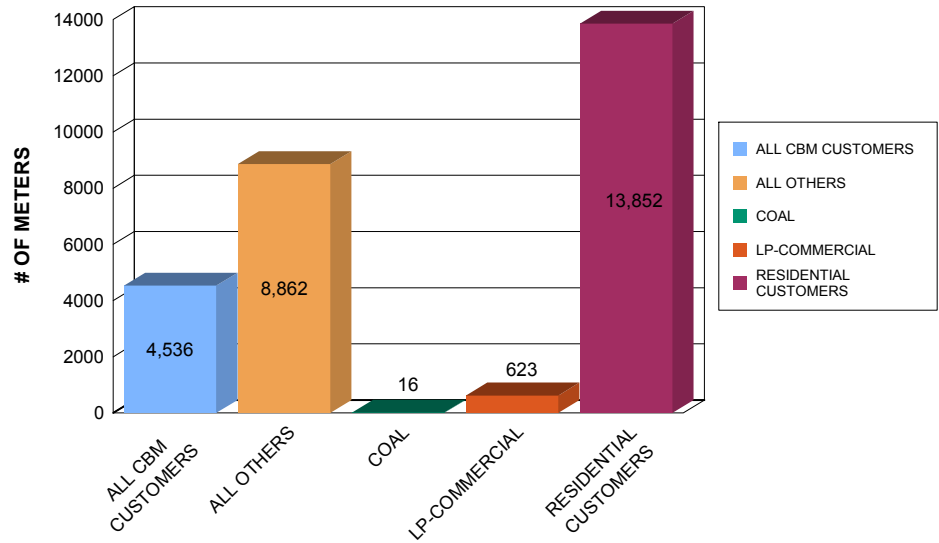

**# OF CUSTOMERS BY RATE CLASS /
OF METERS BY RATE CLASS**

CUSTOMERS

GRAND TOTAL CUSTOMERS: 11836

METERS

GRAND TOTAL METERS: 27888

***CUSTOMERS WITH MULTIPLE CLASSES WILL BE COUNTED MORE THAN ONCE**